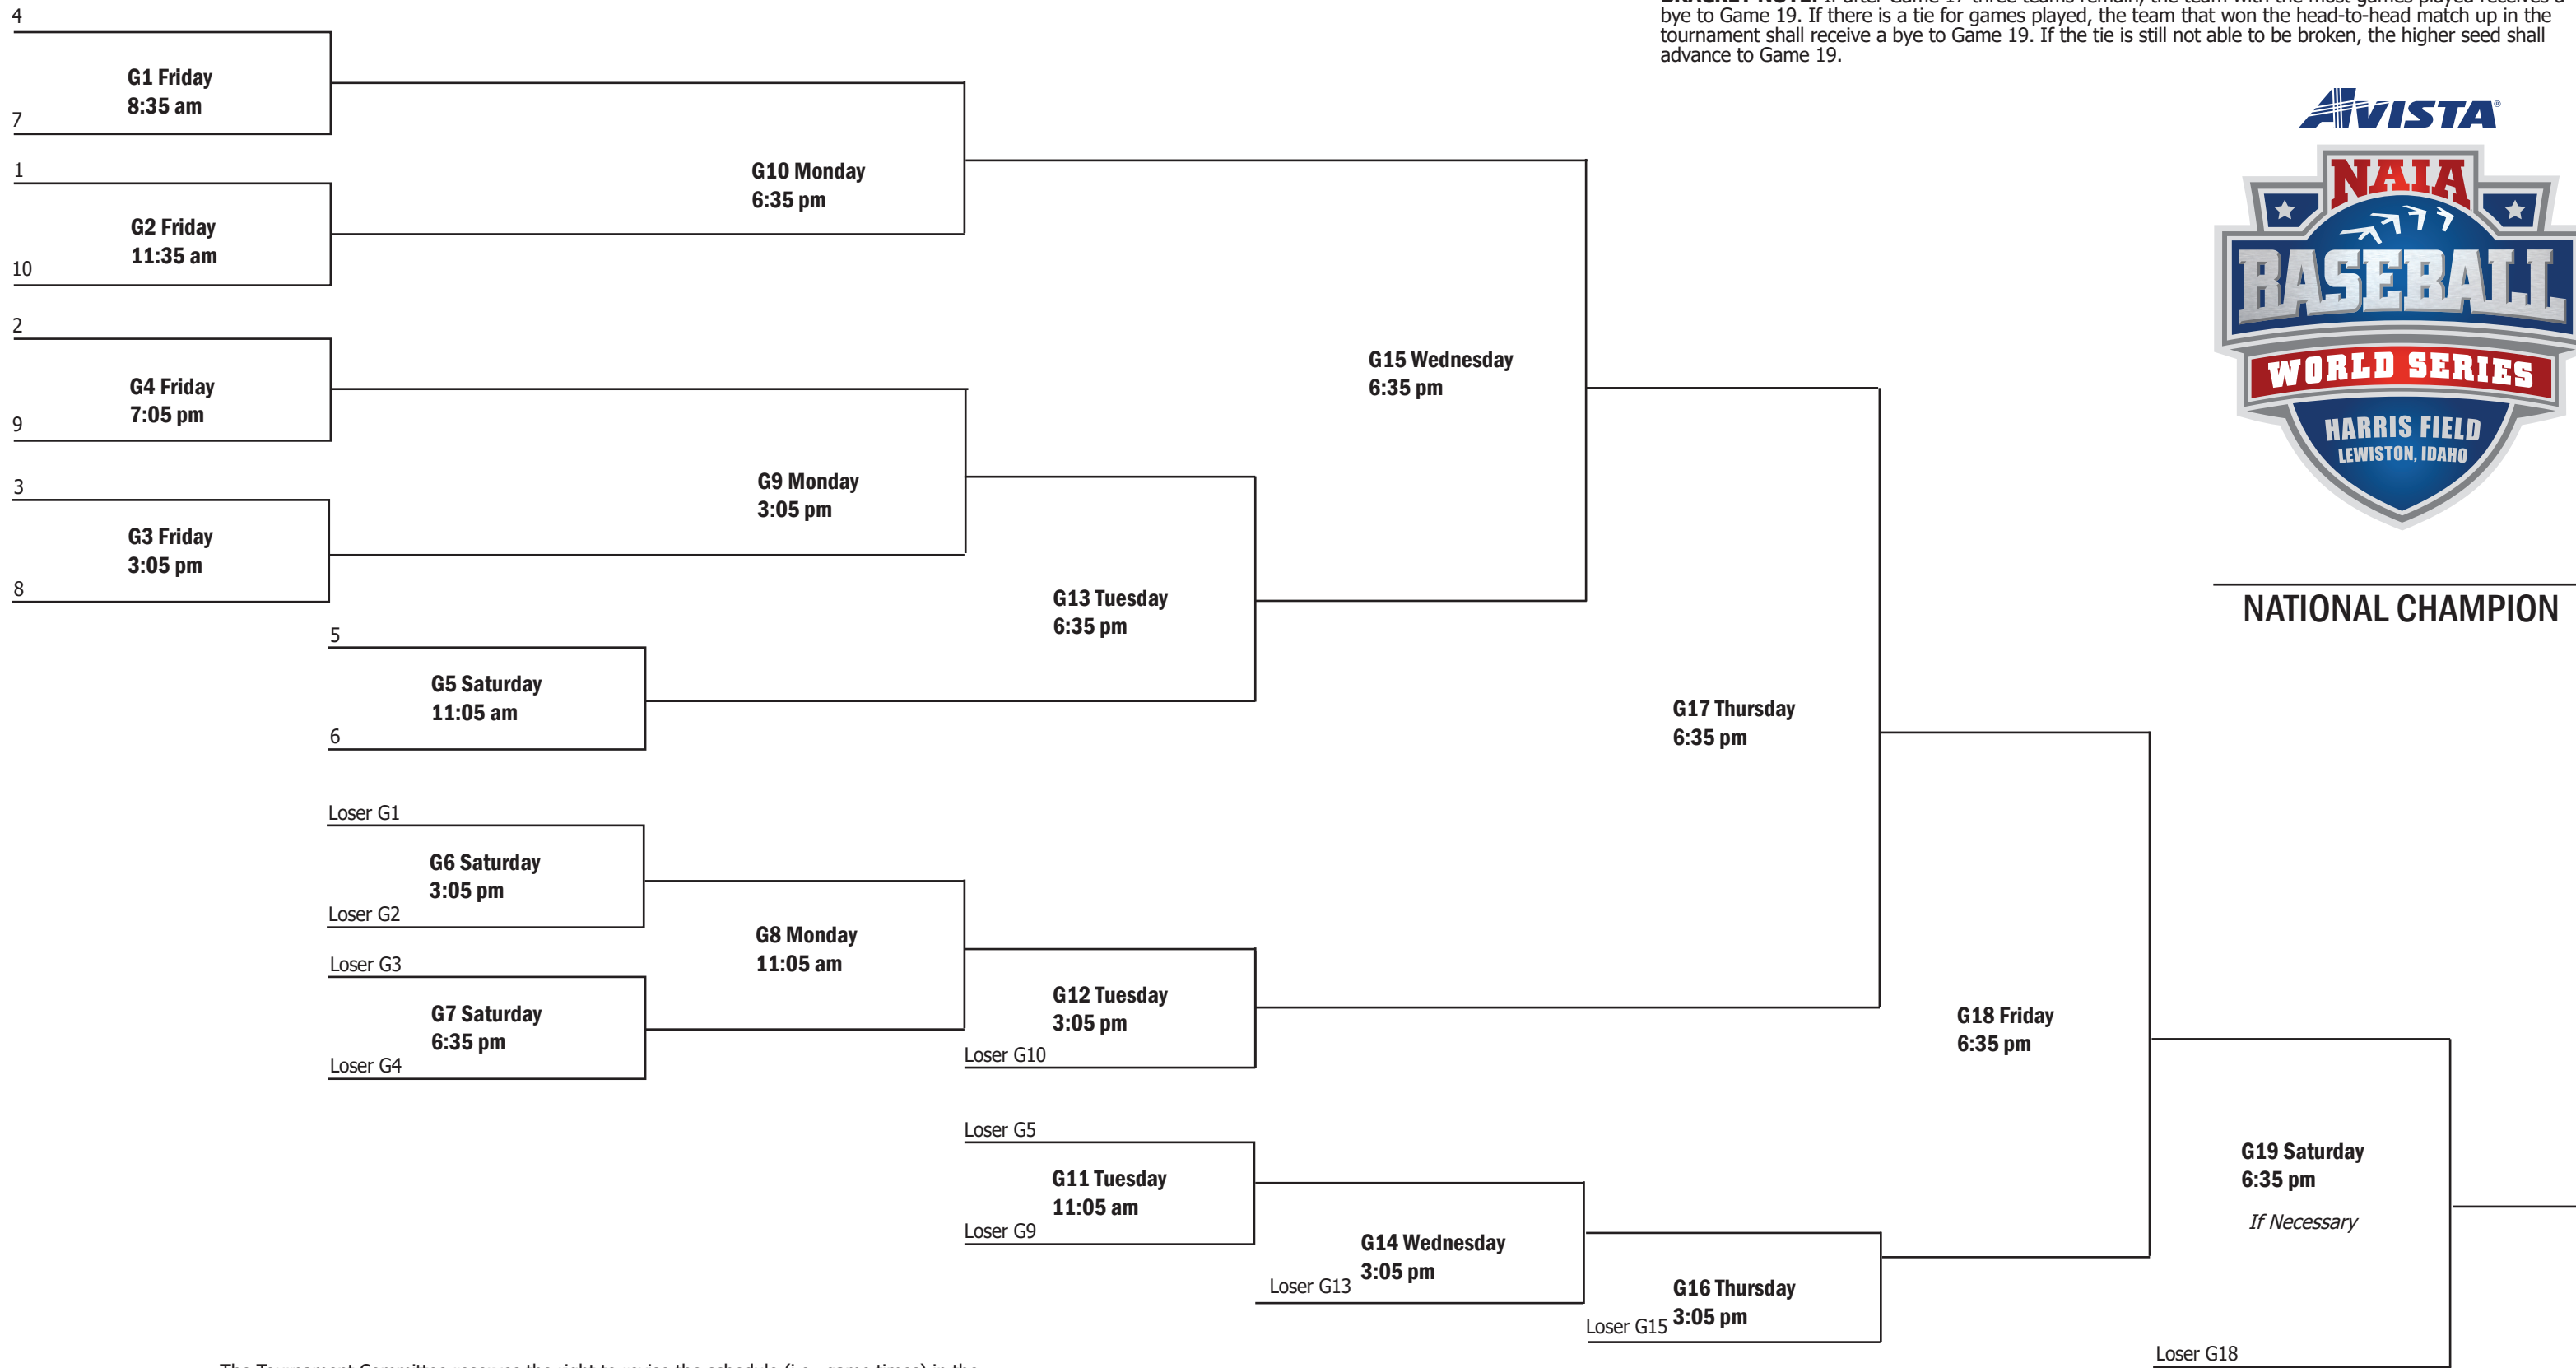

10-Team - Double Elimination - All Times PDT

**Friday** May 23      **Saturday** May 24      **Monday** May 26      **Tuesday** May 27      **Wednesday** May 28      **Thursday** May 29      **Friday** May 30      **Saturday** May 31