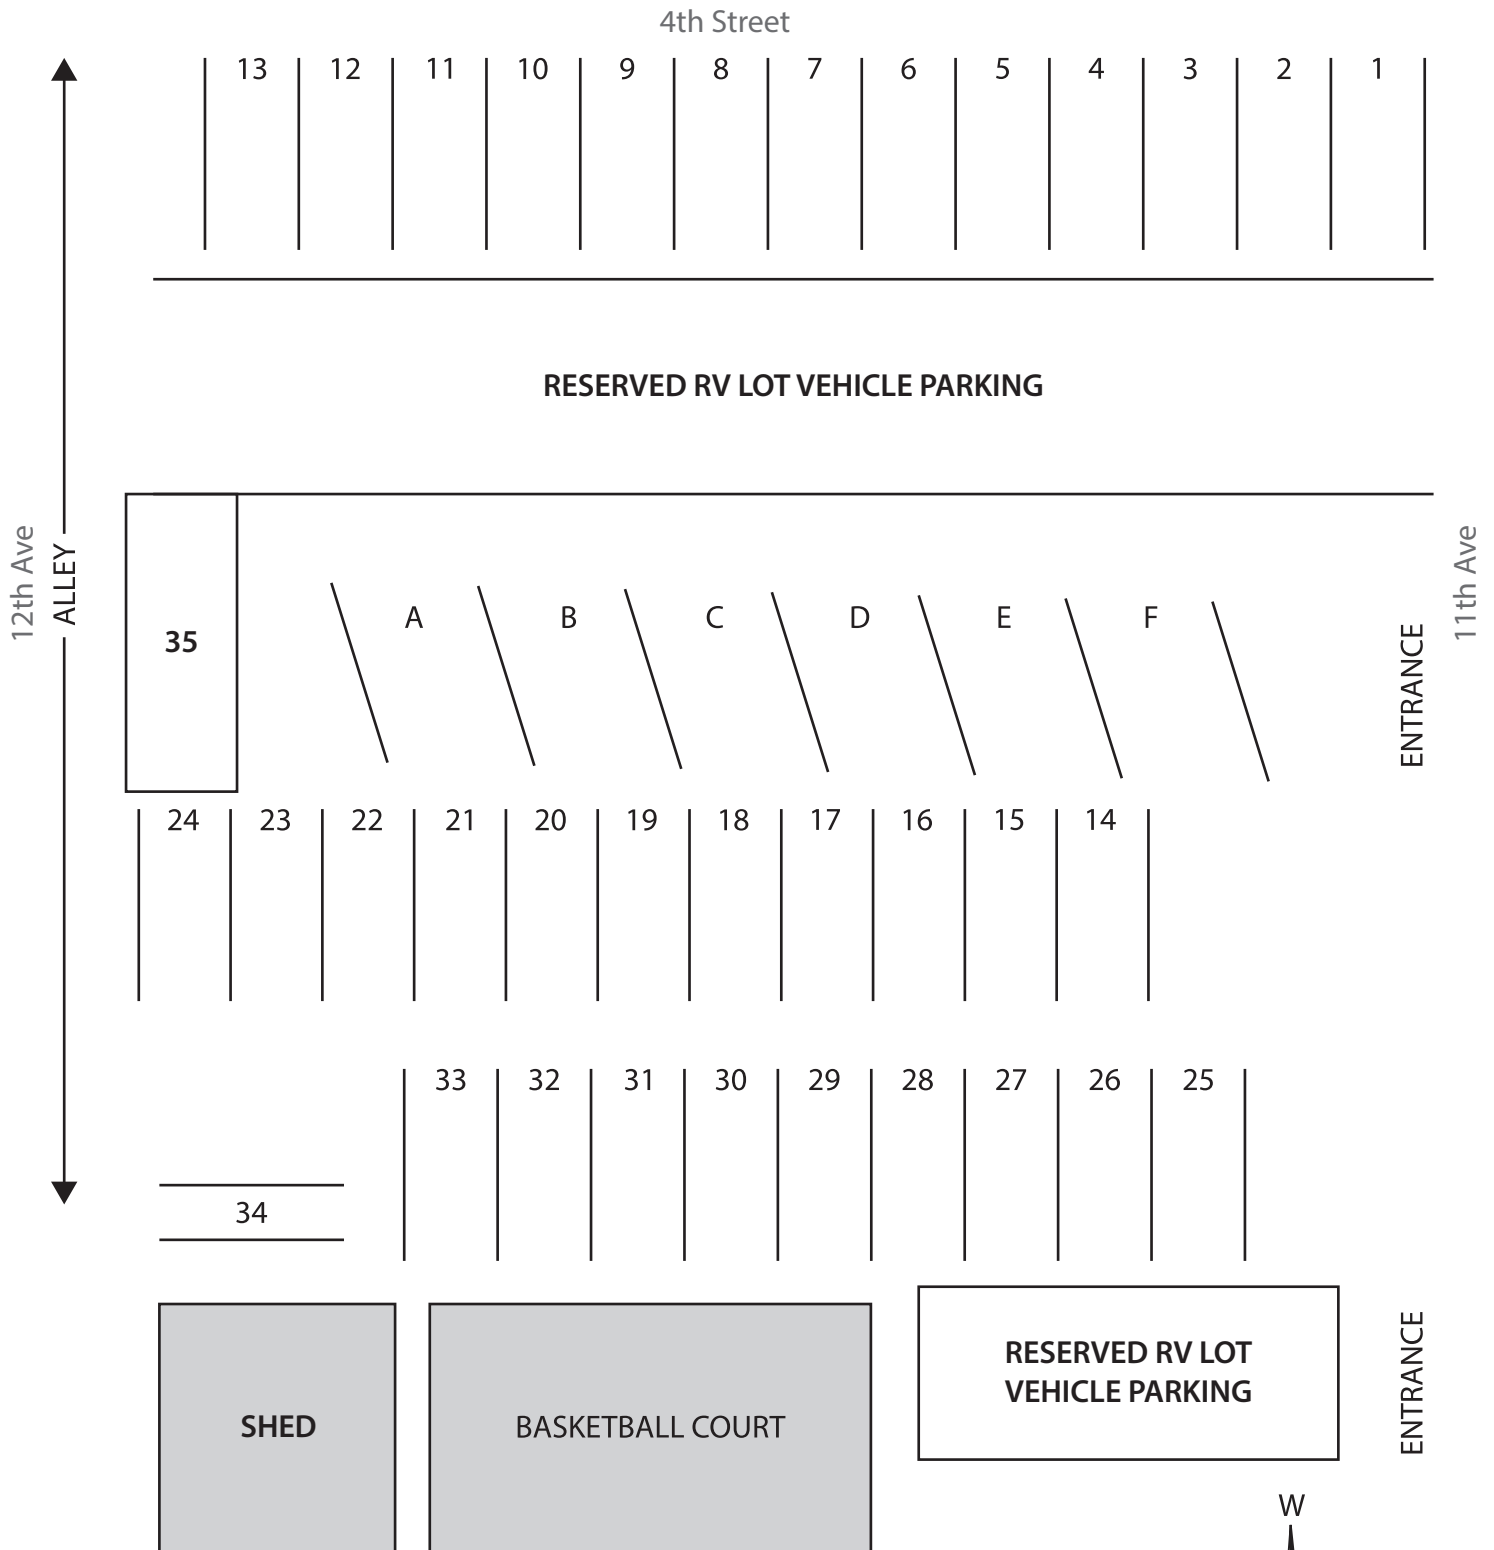

2020 Avista NAIA World Series RV Lot

* Spots with numbers are up to 35ft with electricity *

* Spots with letters are up to 30ft with NO electricity *